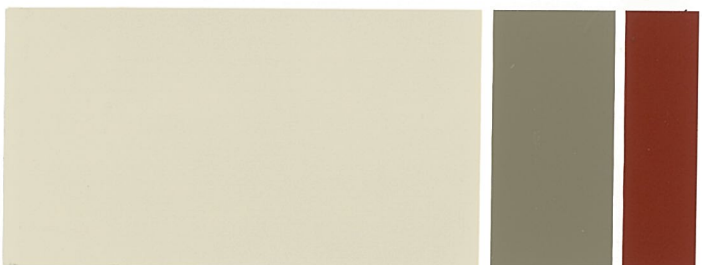

945-3077

inland color

SUBURBAN TRADITIONAL

ⓑ

Ⓣ

Ⓐ

BODY

TRIM