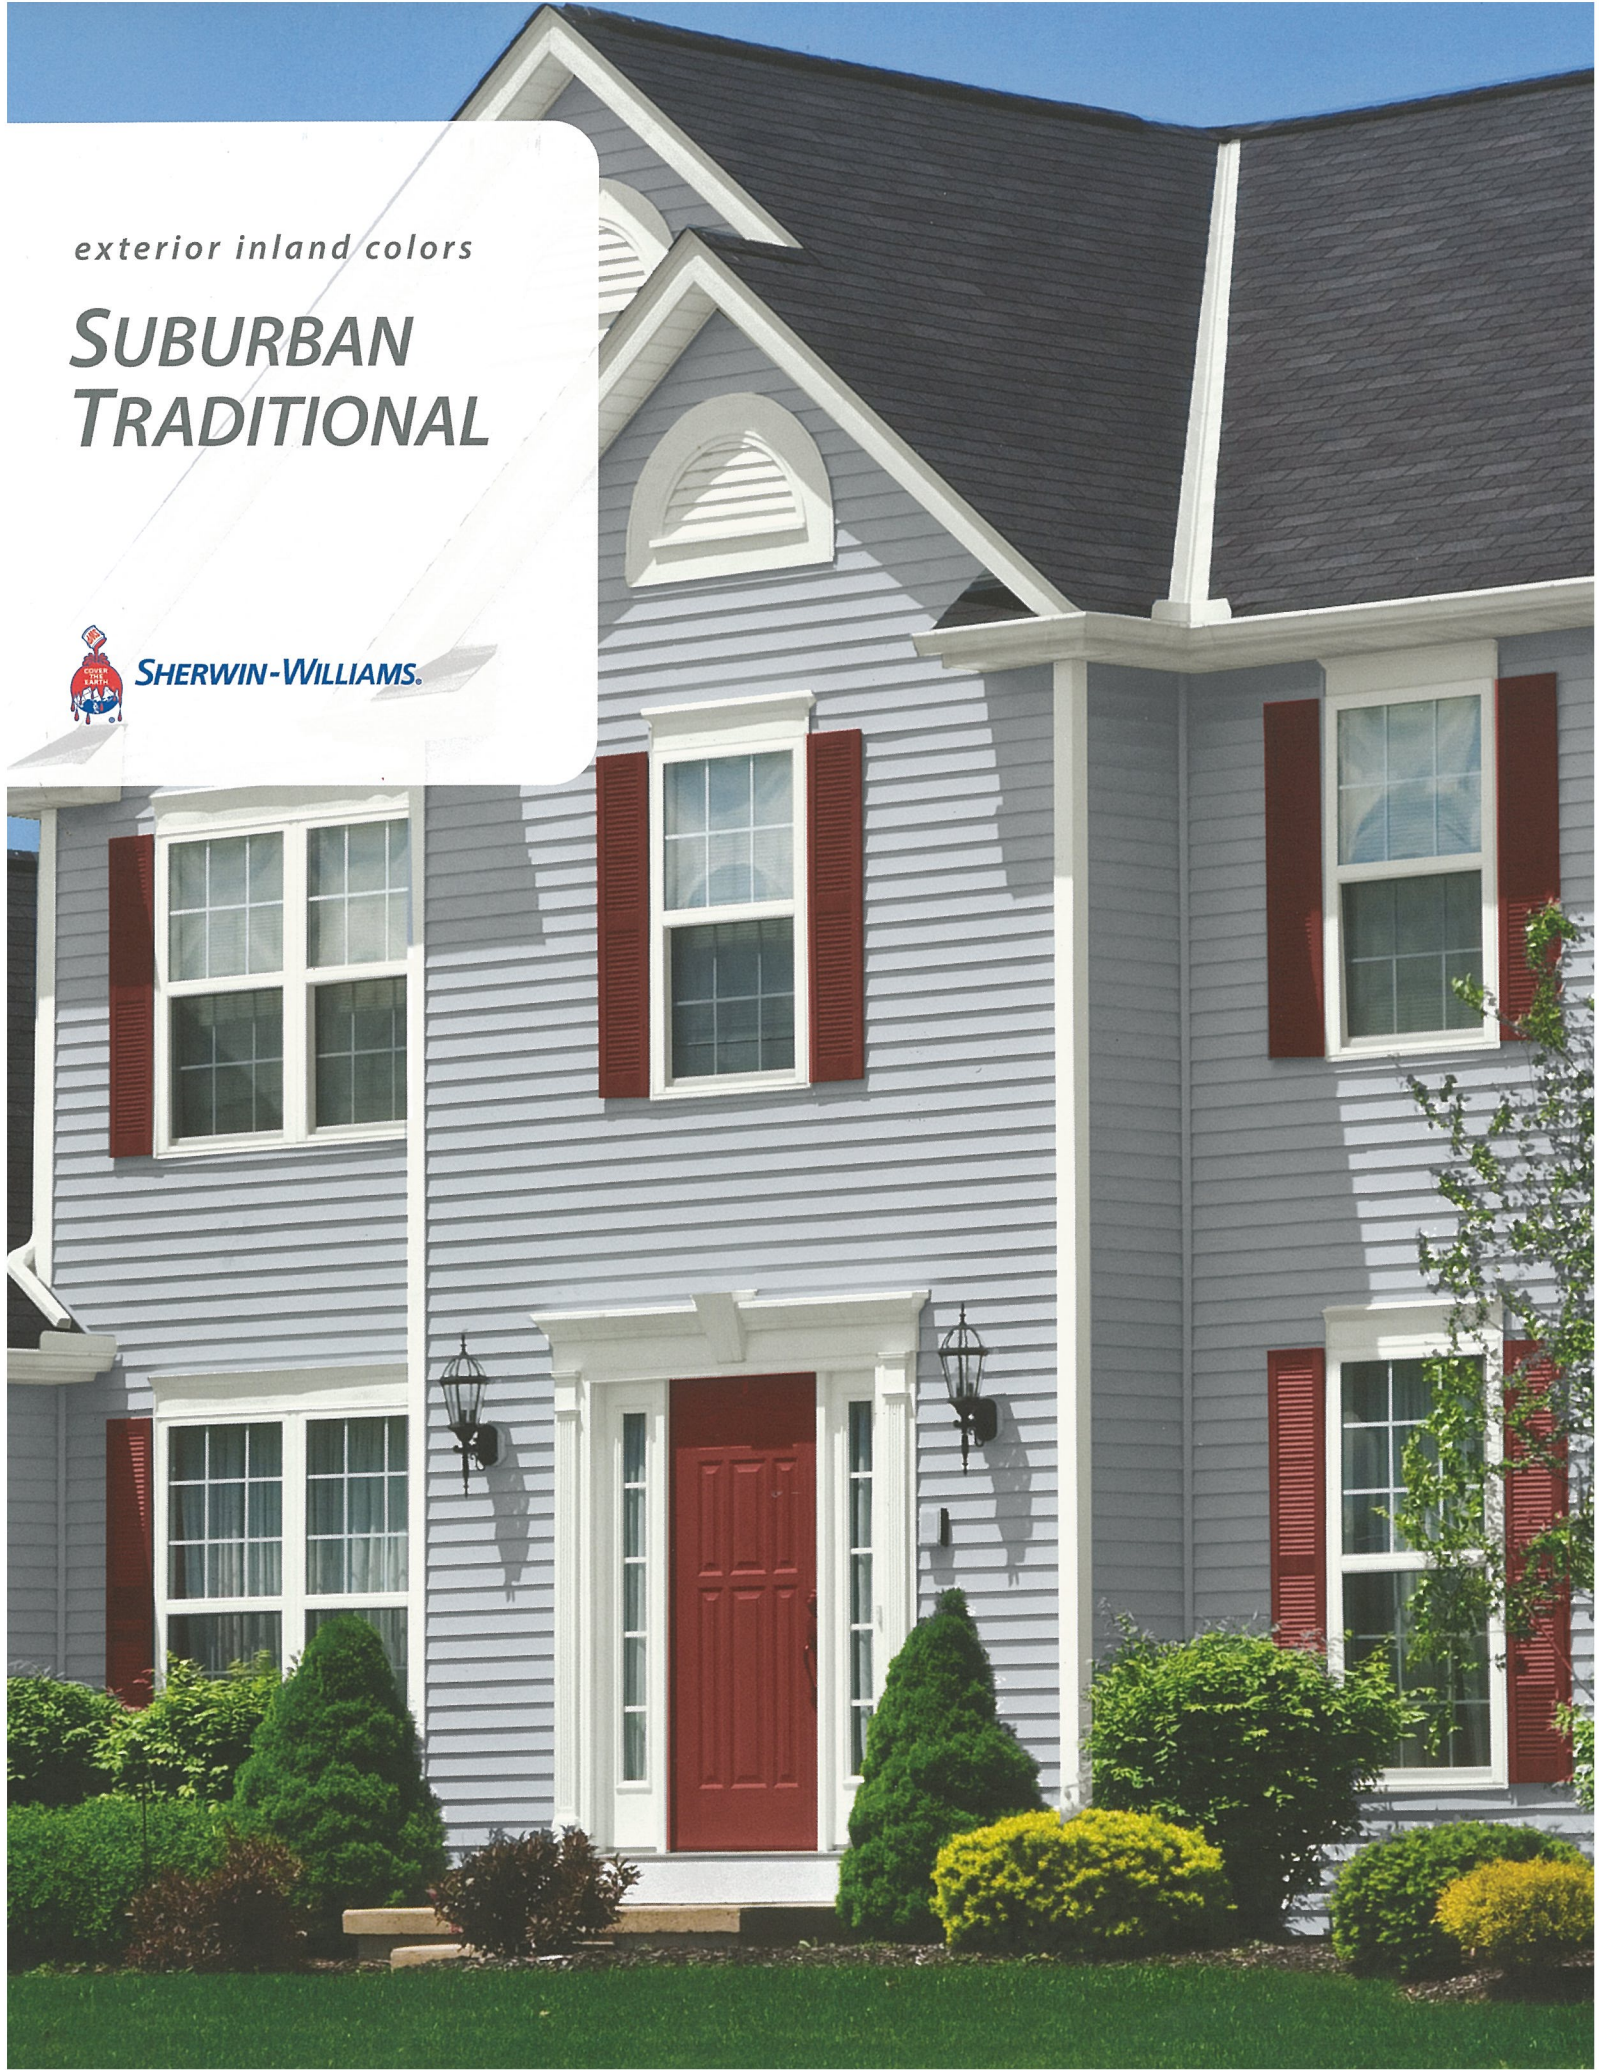

exterior inland colors

SUBURBAN TRADITIONAL

SHERWIN-WILLIAMS.

ⓑ

Ⓣ

Ⓐ

| BODY | TRIM | ACCENT |
|-------------------------------|--------------------------------|------------------------------------|
| Khaki Shade SW 7533 | Tiki Hut SW 7509 | Brandywine SW 7710 |
| Burlap SW 6137 | Rice Grain SW 6155 | Bitter Chocolate SW 6013 |
| Tree Branch SW 7525 | Divine White SW 6105 | Rustic Red SW 7593 |

ⓑ Body

Ⓣ Trim

Ⓐ Accent

SUBURBAN TRADITIONAL

SHERWIN-WILLIAMS.
COLORSNAP® | STUDIO

From our interactive color wall to Color to Go® samples, inspirational color guides and expert advice, you'll find everything you need to complete your project at your neighborhood Sherwin-Williams paint store.