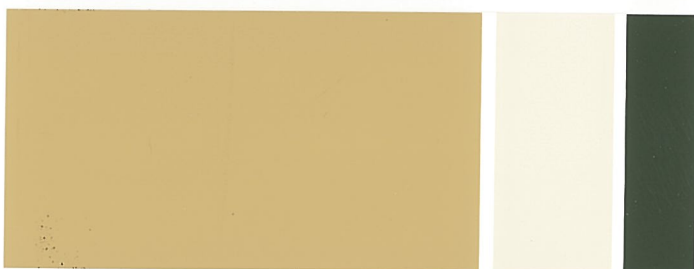

Forestwood

SW 7730

Virtual Taupe

SW 7039

Accessible Beige

SW 7036

Rustic Red

SW 7593

ⓑ

Ⓣ

Ⓐ

Due to variations in the printing process, actual colors may vary from those shown in this brochure.

| BODY | TRIM | ACCENT |
|------------------------------------|---------------------------------|------------------------------|
| Poolhouse SW 7603 | City Loft SW 7631 | Peppercorn SW 7674 |
| Whole Wheat SW 6121 | Antique White SW 6119 | Raisin SW 7630 |
| Knitting Needles SW 7672 | Pearly White SW 7009 | Seaworthy SW 7620 |