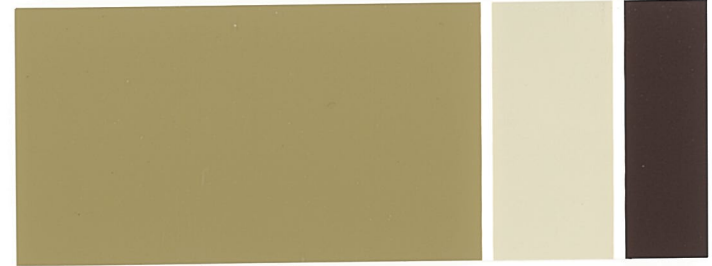

Ⓑ

Ⓓ

Ⓐ

BODY	TRIM	ACCENT
Khaki Shade SW 7533	Tiki Hut SW 7509	Brandywine SW 7710
Burlap SW 6137	Rice Grain SW 6155	Bitter Chocolate SW 6013
Tree Branch SW 7525	Divine White SW 6105	Rustic Red SW 7593