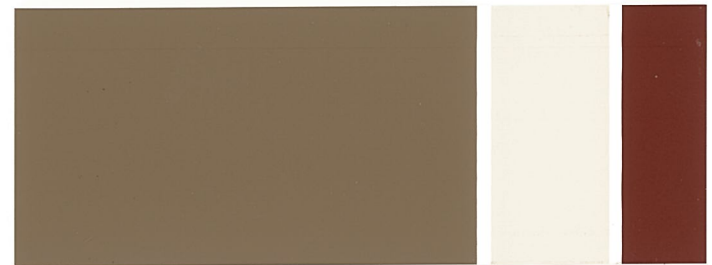

Ⓑ

Ⓓ

Ⓐ

BODY	TRIM	ACCENT
Khaki Shade SW 7533	Tiki Hut SW 7509	Brandywine SW 7710
Burlap SW 6137	Rice Grain SW 6155	Bitter Chocolate SW 6013
Tree Branch SW 7525	Divine White SW 6105	Rustic Red SW 7593